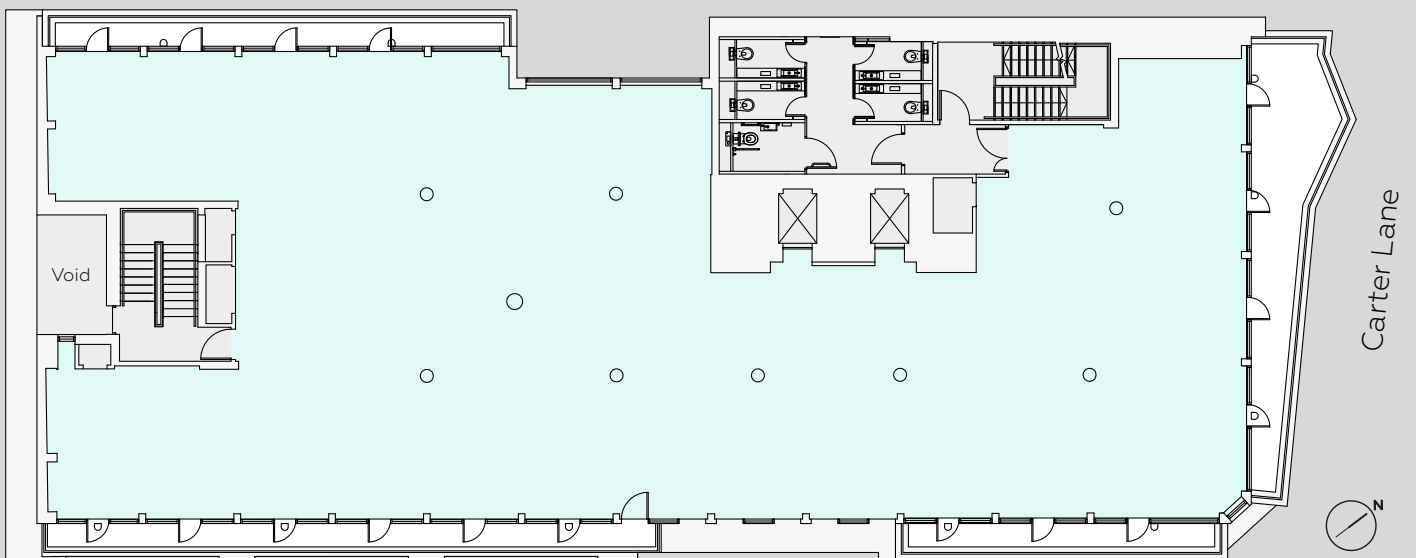

Fourth Floor

69 CARTER LANE

EC4

4,505 SQ FT / 418.5 SQ M

Subject to on-site measurement. IPMS breakdown available upon request.
Not to scale - for identification only.