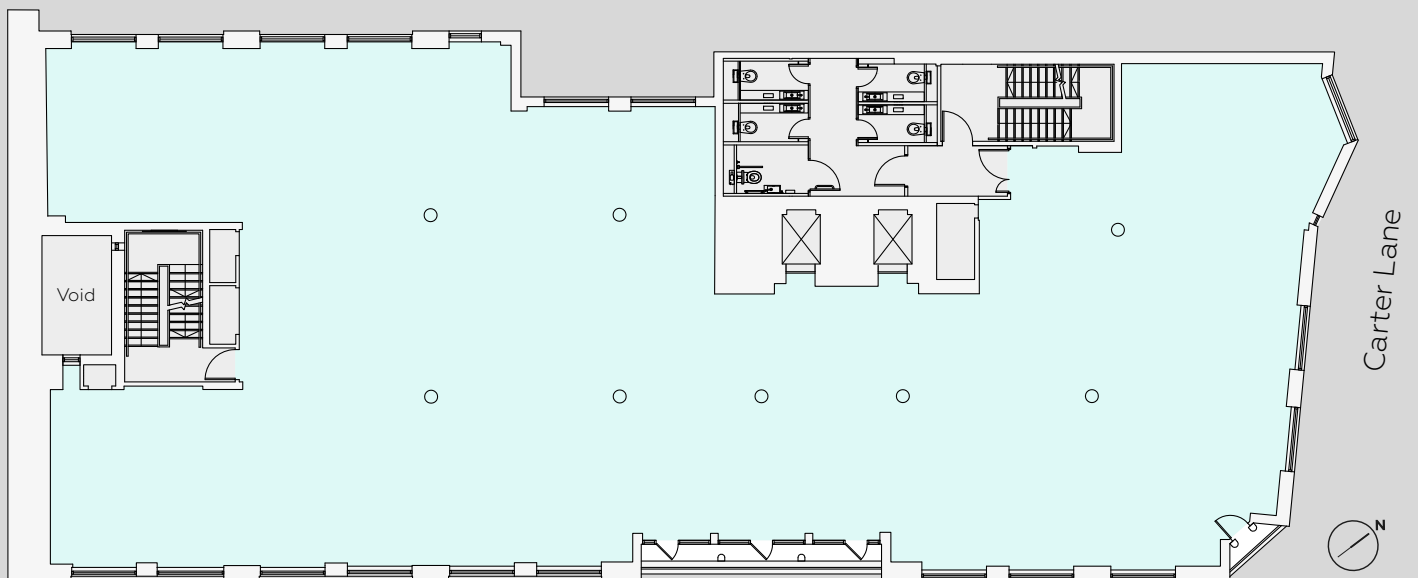

Third Floor

69 CARTER LANE

EC4

5,253 SQ FT / 488.0 SQ M

Subject to on-site measurement. IPMS breakdown available upon request.
Not to scale - for identification only.