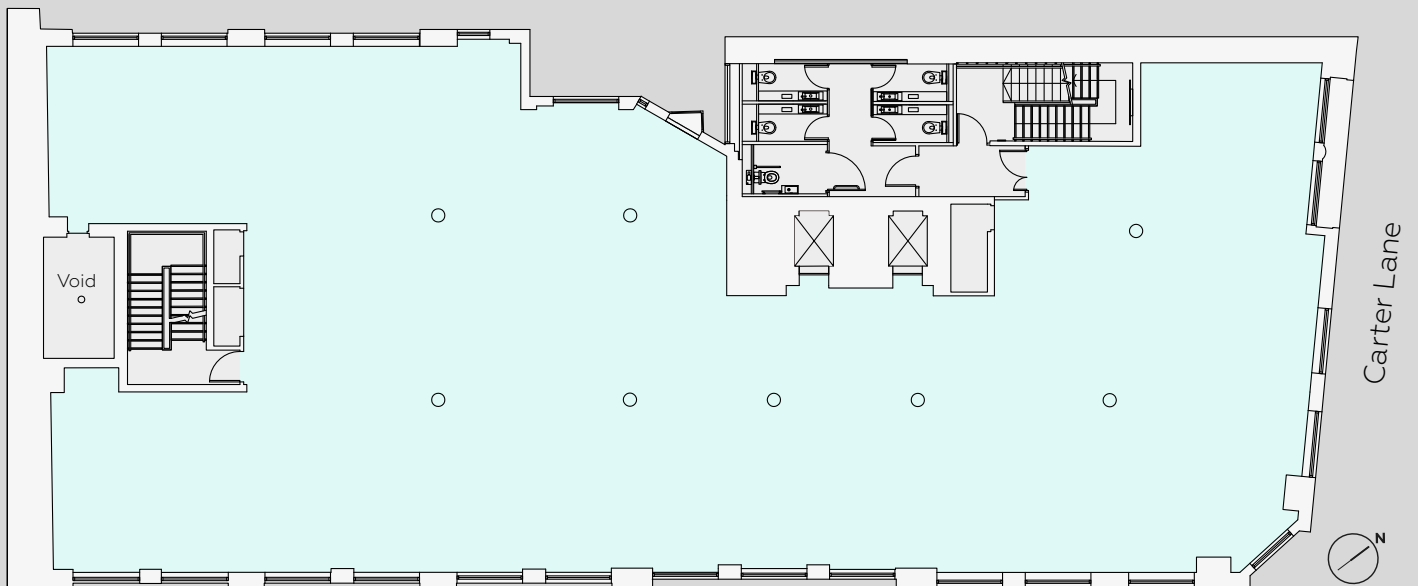

# First Floor

69 CARTER LANE

EC4

5,253 SQ FT / 488.0 SQ M

Subject to on-site measurement. IPMS breakdown available upon request.  
Not to scale - for identification only.