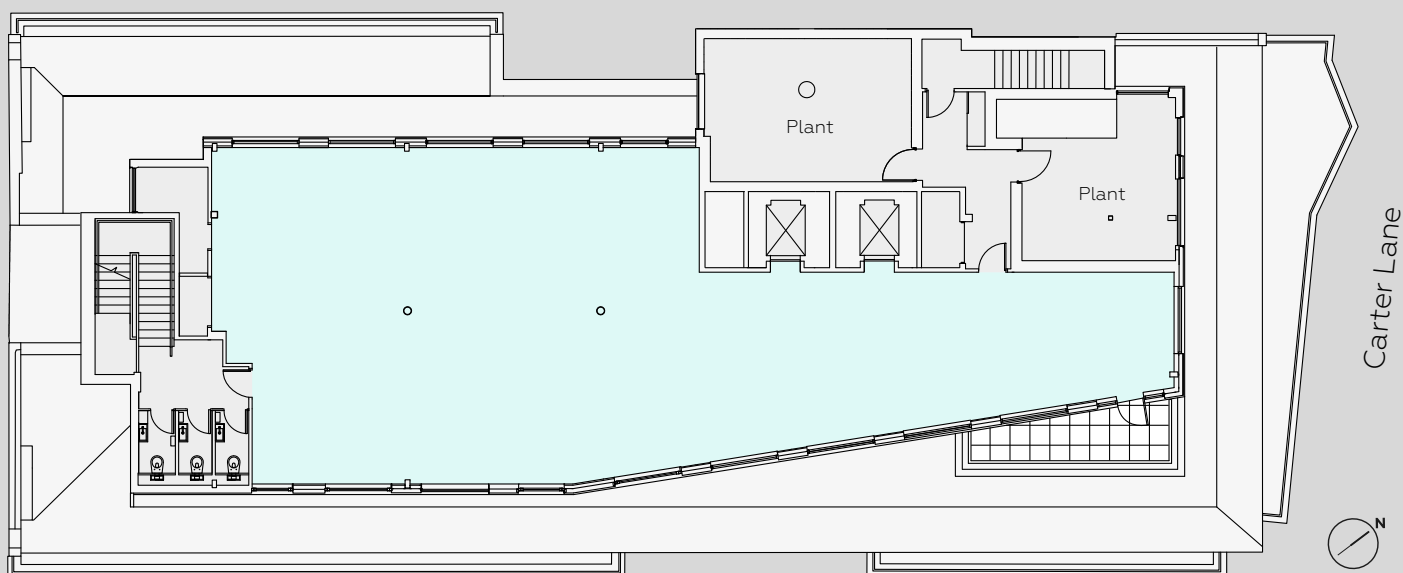

# Fifth Floor

69 CARTER LANE

EC4

2,239 SQ FT / 208.0 SQ M

Subject to on-site measurement. IPMS breakdown available upon request.  
Not to scale - for identification only.